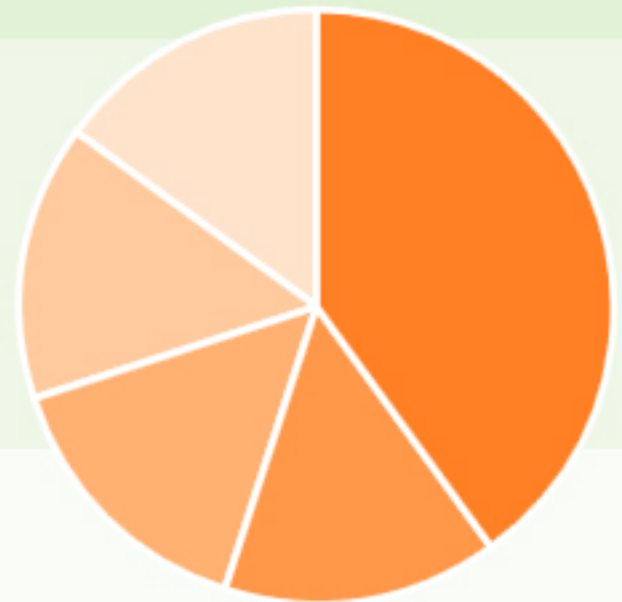

15% Turf-Type Perennial Ryegrass (1 Variety)	15% Kentucky Bluegrass (1 Variety)	15% Chewings Fescue (1 Variety)	15% Creeping Red Fescue (1 Variety)	40% Turf-Type Tall Fescue (1 Variety)

ELITE VARIETY = Improved variety holding the most distinguished characteristics of that species.

SEEDING INFORMATION			TURF CHARACTERISTICS				STRESS TOLERANCE			
LBS/1,000 SQ FT		DAYS TO ESTAB	SEED DEPTH (IN)	MOW HEIGHT (IN)	LIGHT	N LBS / 1,000 SQ FT / YEAR	HEAT	WEAR	DROUGHT	TRAFFIC
NEW	OVER									
8 - 10	4 - 6	14 - 21	1/4 - 1/2	2.5 - 4	Full Sun to Moderate Shade	1 - 3	VERY GOOD	VERY GOOD	EXCELLENT	EXCELLENT